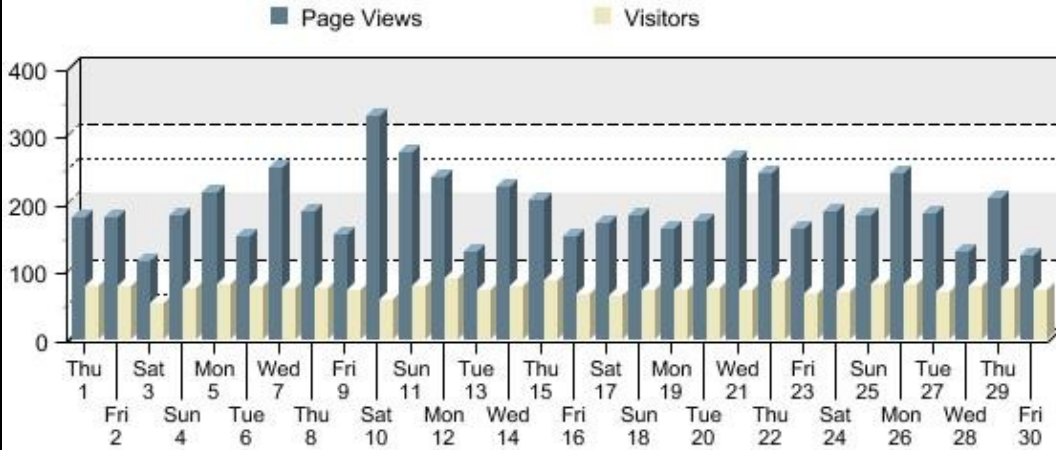

Calendar Summary Report

Reporting Period: November 2018
 Report Generated On: Sun, Mar 10, 2019 at 01:58:56 AM

Total Monthly Page Views	5,817	Average Page Views Per Day	193.90
Total Monthly Visitors	2,257	Average Visitors Per Day	75.23
Total Monthly Unique Visitors	966	Average Unique Visitors Per Day	32.20
Total Monthly Return Visitors	1,291	Average Return Visitors Per Day	43.03

Sunday	Monday	Tuesday	Wednesday	Thursday	Friday	Saturday
				1 Views: 180 Visitors: 79 Uniques: 37 Returns: 42	2 Views: 179 Visitors: 78 Uniques: 31 Returns: 47	3 Views: 115 Visitors: 53 Uniques: 18 Returns: 35
4 Views: 183 Visitors: 75 Uniques: 32 Returns: 43	5 Views: 218 Visitors: 82 Uniques: 33 Returns: 49	6 Views: 152 Visitors: 78 Uniques: 35 Returns: 43	7 Views: 253 Visitors: 76 Uniques: 31 Returns: 45	8 Views: 189 Visitors: 77 Uniques: 27 Returns: 50	9 Views: 155 Visitors: 73 Uniques: 34 Returns: 39	10 Views: 330 Visitors: 60 Uniques: 24 Returns: 36
11 Views: 276 Visitors: 80 Uniques: 27 Returns: 53	12 Views: 240 Visitors: 90 Uniques: 39 Returns: 51	13 Views: 129 Visitors: 74 Uniques: 33 Returns: 41	14 Views: 226 Visitors: 80 Uniques: 46 Returns: 34	15 Views: 207 Visitors: 87 Uniques: 42 Returns: 45	16 Views: 152 Visitors: 68 Uniques: 27 Returns: 41	17 Views: 173 Visitors: 66 Uniques: 28 Returns: 38
18 Views: 184 Visitors: 72 Uniques: 31 Returns: 41	19 Views: 162 Visitors: 74 Uniques: 30 Returns: 44	20 Views: 176 Visitors: 76 Uniques: 32 Returns: 44	21 Views: 267 Visitors: 72 Uniques: 30 Returns: 42	22 Views: 244 Visitors: 86 Uniques: 37 Returns: 49	23 Views: 163 Visitors: 68 Uniques: 25 Returns: 43	24 Views: 188 Visitors: 71 Uniques: 28 Returns: 43
25 Views: 184 Visitors: 83 Uniques: 40 Returns: 43	26 Views: 246 Visitors: 82 Uniques: 40 Returns: 42	27 Views: 186 Visitors: 70 Uniques: 31 Returns: 39	28 Views: 129 Visitors: 78 Uniques: 35 Returns: 43	29 Views: 208 Visitors: 75 Uniques: 33 Returns: 42	30 Views: 123 Visitors: 74 Uniques: 30 Returns: 44	