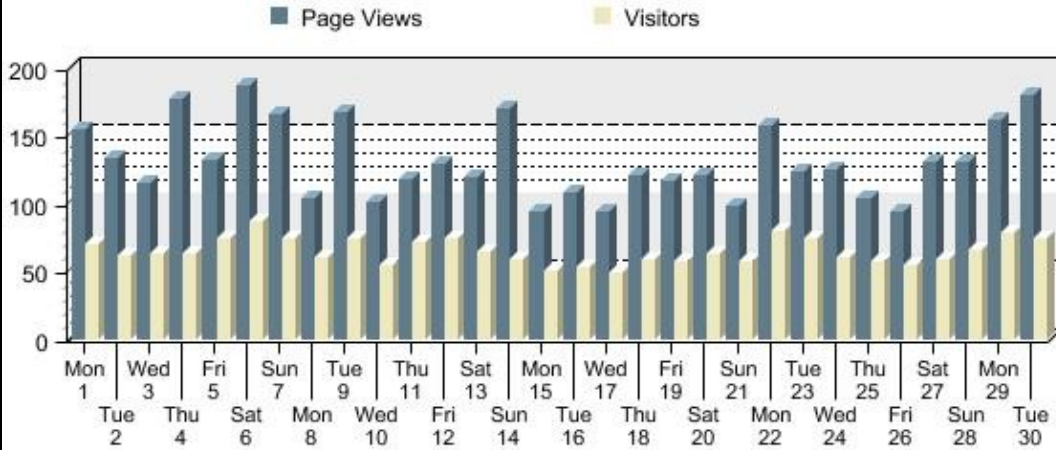

Calendar Summary Report

Reporting Period: June 2020
Report Generated On: Sun, Aug 23, 2020 at 06:59:39 AM

Total Monthly Page Views	3,946	Average Page Views Per Day	131.53
Total Monthly Visitors	1,949	Average Visitors Per Day	64.97
Total Monthly Unique Visitors	923	Average Unique Visitors Per Day	30.77
Total Monthly Return Visitors	1,026	Average Return Visitors Per Day	34.20

Sunday	Monday	Tuesday	Wednesday	Thursday	Friday	Saturday
	1 Views: 155 Visitors: 70 Uniques: 32 Returns: 38	2 Views: 134 Visitors: 62 Uniques: 25 Returns: 37	3 Views: 116 Visitors: 63 Uniques: 30 Returns: 33	4 Views: 178 Visitors: 64 Uniques: 23 Returns: 41	5 Views: 133 Visitors: 74 Uniques: 37 Returns: 37	6 Views: 188 Visitors: 87 Uniques: 36 Returns: 51
7 Views: 166 Visitors: 74 Uniques: 46 Returns: 28	8 Views: 104 Visitors: 60 Uniques: 33 Returns: 27	9 Views: 168 Visitors: 74 Uniques: 33 Returns: 41	10 Views: 101 Visitors: 55 Uniques: 25 Returns: 30	11 Views: 118 Visitors: 72 Uniques: 33 Returns: 39	12 Views: 129 Visitors: 74 Uniques: 33 Returns: 41	13 Views: 120 Visitors: 65 Uniques: 26 Returns: 39
14 Views: 171 Visitors: 59 Uniques: 32 Returns: 27	15 Views: 94 Visitors: 50 Uniques: 22 Returns: 28	16 Views: 108 Visitors: 53 Uniques: 28 Returns: 25	17 Views: 94 Visitors: 49 Uniques: 23 Returns: 26	18 Views: 121 Visitors: 59 Uniques: 26 Returns: 33	19 Views: 117 Visitors: 58 Uniques: 22 Returns: 36	20 Views: 121 Visitors: 63 Uniques: 27 Returns: 36
21 Views: 99 Visitors: 58 Uniques: 35 Returns: 23	22 Views: 158 Visitors: 80 Uniques: 41 Returns: 39	23 Views: 124 Visitors: 75 Uniques: 37 Returns: 38	24 Views: 126 Visitors: 60 Uniques: 30 Returns: 30	25 Views: 104 Visitors: 58 Uniques: 31 Returns: 27	26 Views: 95 Visitors: 55 Uniques: 19 Returns: 36	27 Views: 131 Visitors: 59 Uniques: 31 Returns: 28
28 Views: 131 Visitors: 66 Uniques: 34 Returns: 32	29 Views: 162 Visitors: 79 Uniques: 41 Returns: 38	30 Views: 180 Visitors: 74 Uniques: 32 Returns: 42				