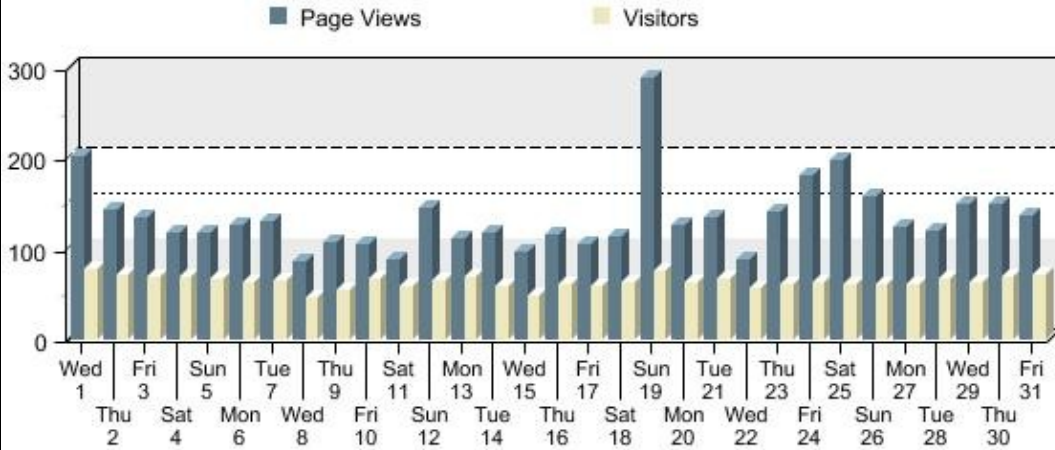

Calendar Summary Report

Reporting Period: July 2020

Report Generated On: Sun, Aug 23, 2020 at 07:00:40 AM

Total Monthly Page Views	4,176	Average Page Views Per Day	134.71
Total Monthly Visitors	1,985	Average Visitors Per Day	64.03
Total Monthly Unique Visitors	1,023	Average Unique Visitors Per Day	33.00
Total Monthly Return Visitors	962	Average Return Visitors Per Day	31.03