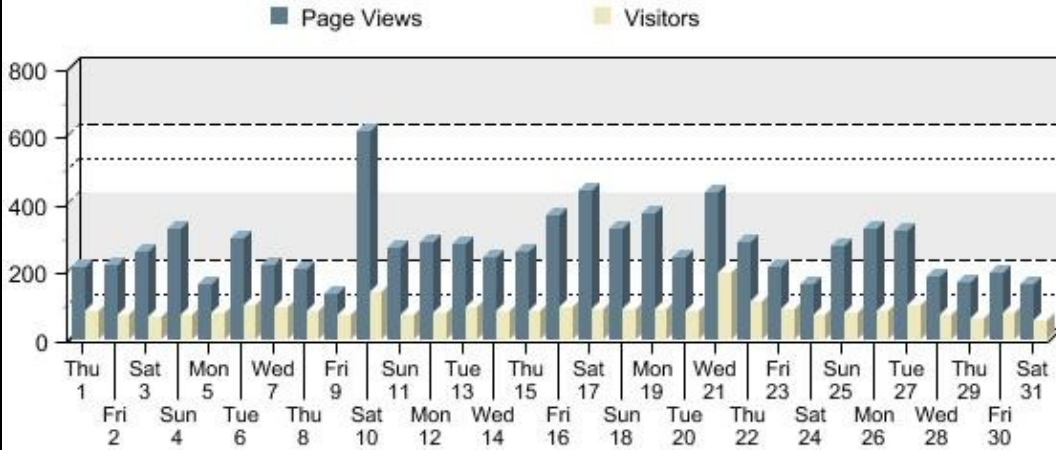

## Calendar Summary Report

Reporting Period: August 2019

Report Generated On: Sun, Aug 23, 2020 at 06:27:42 AM

Total Monthly Page Views	8,487	Average Page Views Per Day	273.77
Total Monthly Visitors	2,771	Average Visitors Per Day	89.39
Total Monthly Unique Visitors	1,377	Average Unique Visitors Per Day	44.42
Total Monthly Return Visitors	1,394	Average Return Visitors Per Day	44.97