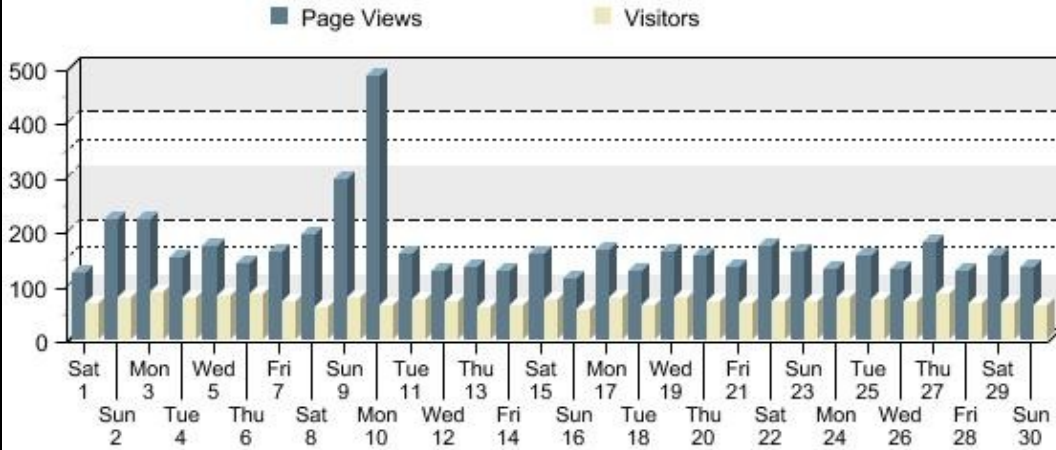

## Calendar Summary Report

Reporting Period: September 2018  
Report Generated On: Sun, Mar 10, 2019 at 01:53:17 AM

Total Monthly Page Views	5,076	Average Page Views Per Day	169.20
Total Monthly Visitors	2,133	Average Visitors Per Day	71.10
Total Monthly Unique Visitors	813	Average Unique Visitors Per Day	27.10
Total Monthly Return Visitors	1,320	Average Return Visitors Per Day	44.00