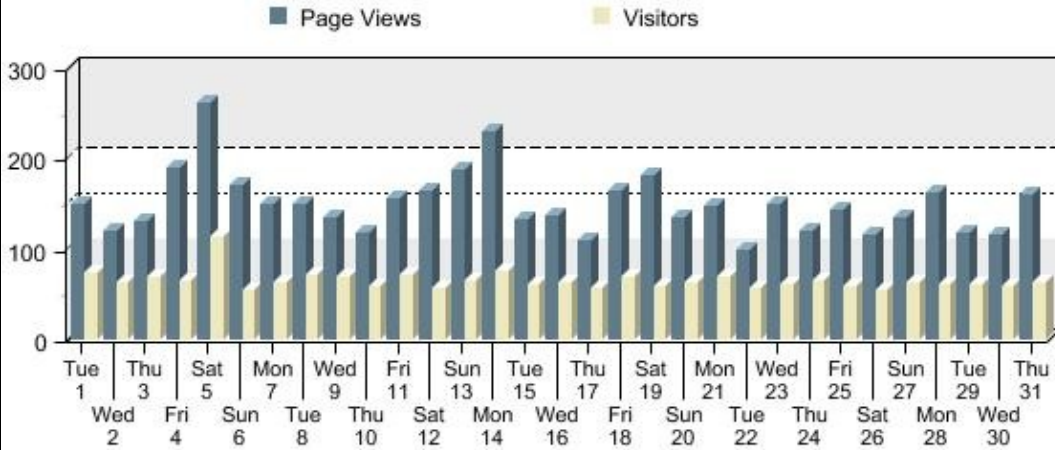

Calendar Summary Report

Reporting Period: October 2019
 Report Generated On: Sun, Aug 23, 2020 at 06:29:50 AM

Total Monthly Page Views	4,647	Average Page Views Per Day	149.90
Total Monthly Visitors	2,028	Average Visitors Per Day	65.42
Total Monthly Unique Visitors	1,000	Average Unique Visitors Per Day	32.26
Total Monthly Return Visitors	1,028	Average Return Visitors Per Day	33.16