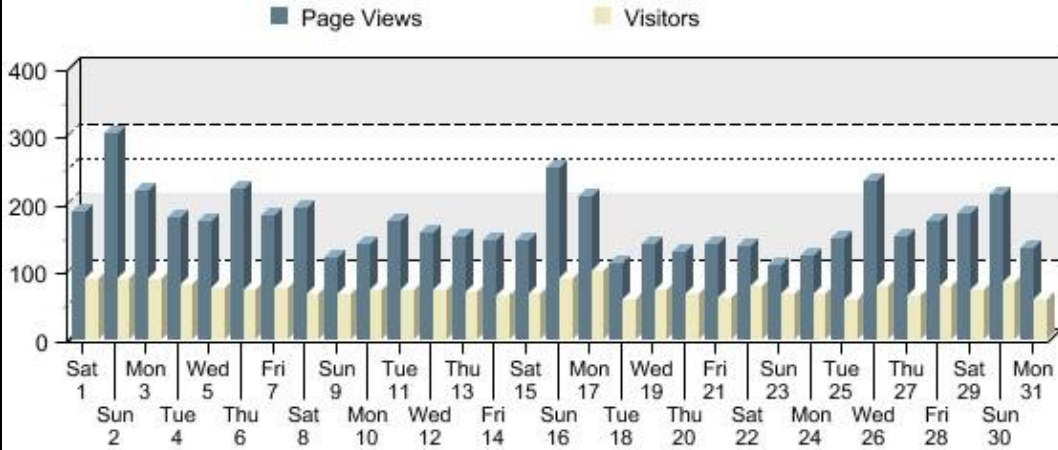

Calendar Summary Report

Reporting Period: December 2018
 Report Generated On: Sun, Mar 10, 2019 at 01:59:19 AM

Total Monthly Page Views	5,311	Average Page Views Per Day	171.32
Total Monthly Visitors	2,305	Average Visitors Per Day	74.35
Total Monthly Unique Visitors	984	Average Unique Visitors Per Day	31.74
Total Monthly Return Visitors	1,321	Average Return Visitors Per Day	42.61

Sunday	Monday	Tuesday	Wednesday	Thursday	Friday	Saturday
						1 Views: 190 Visitors: 89 Uniques: 43 Returns: 46
2 Views: 303 Visitors: 91 Uniques: 42 Returns: 49	3 Views: 220 Visitors: 89 Uniques: 33 Returns: 56	4 Views: 179 Visitors: 82 Uniques: 31 Returns: 51	5 Views: 174 Visitors: 76 Uniques: 30 Returns: 46	6 Views: 222 Visitors: 74 Uniques: 37 Returns: 37	7 Views: 182 Visitors: 75 Uniques: 31 Returns: 44	8 Views: 195 Visitors: 69 Uniques: 21 Returns: 48
9 Views: 120 Visitors: 69 Uniques: 31 Returns: 38	10 Views: 142 Visitors: 73 Uniques: 35 Returns: 38	11 Views: 175 Visitors: 74 Uniques: 34 Returns: 40	12 Views: 158 Visitors: 72 Uniques: 27 Returns: 45	13 Views: 153 Visitors: 71 Uniques: 28 Returns: 43	14 Views: 146 Visitors: 65 Uniques: 24 Returns: 41	15 Views: 146 Visitors: 68 Uniques: 28 Returns: 40
16 Views: 253 Visitors: 89 Uniques: 46 Returns: 43	17 Views: 211 Visitors: 101 Uniques: 52 Returns: 49	18 Views: 113 Visitors: 60 Uniques: 20 Returns: 40	19 Views: 140 Visitors: 73 Uniques: 29 Returns: 44	20 Views: 129 Visitors: 69 Uniques: 26 Returns: 43	21 Views: 142 Visitors: 63 Uniques: 21 Returns: 42	22 Views: 137 Visitors: 78 Uniques: 35 Returns: 43
23 Views: 110 Visitors: 67 Uniques: 26 Returns: 41	24 Views: 124 Visitors: 69 Uniques: 37 Returns: 32	25 Views: 149 Visitors: 60 Uniques: 27 Returns: 33	26 Views: 235 Visitors: 79 Uniques: 39 Returns: 40	27 Views: 153 Visitors: 65 Uniques: 25 Returns: 40	28 Views: 175 Visitors: 80 Uniques: 34 Returns: 46	29 Views: 185 Visitors: 72 Uniques: 27 Returns: 45